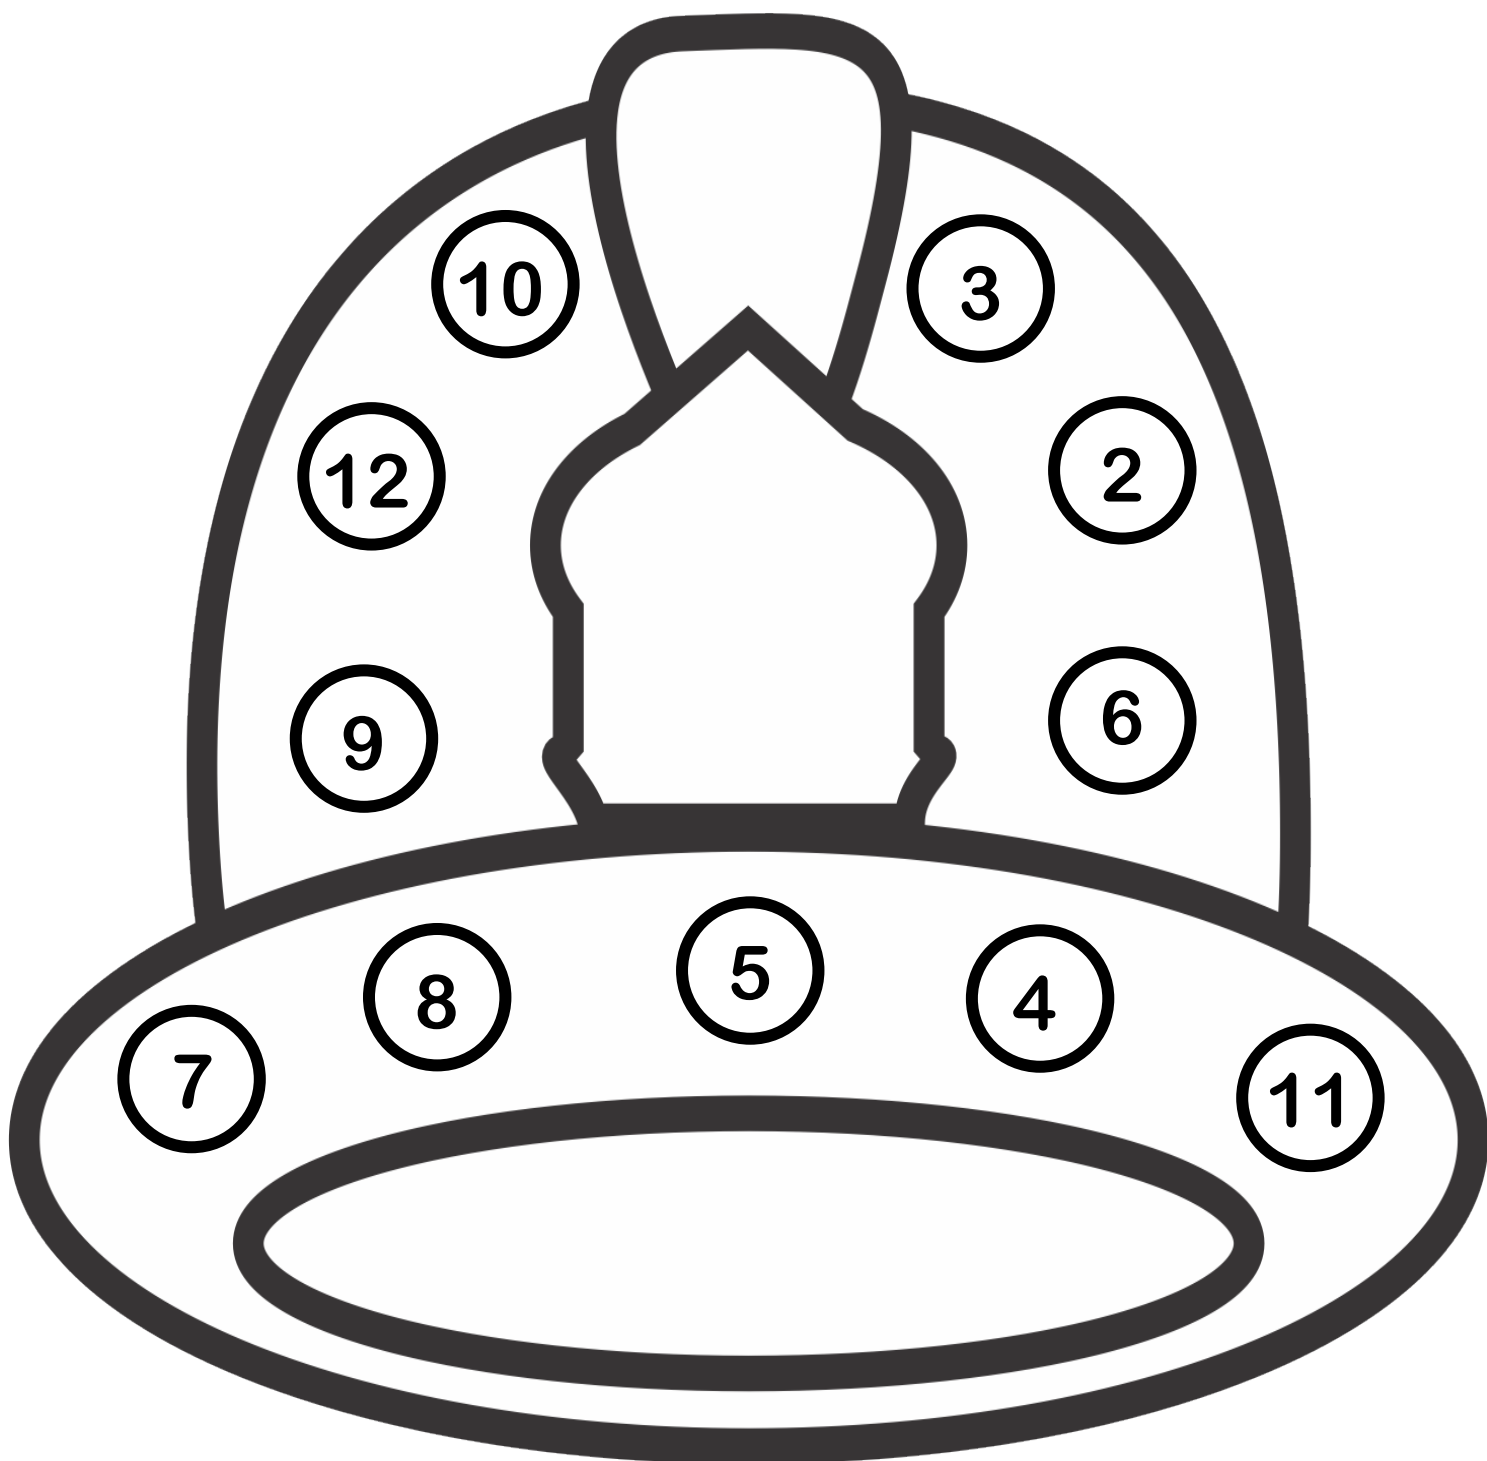

Fire Hat Roll and Cover

Roll 2 dice.

Add the numbers on them together.

Cover the sum.