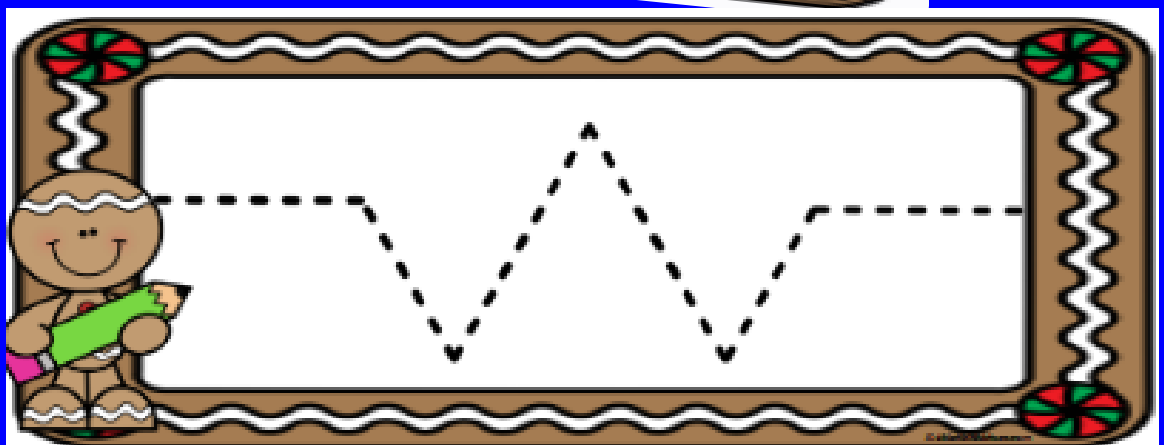

# Gingerbread Man Tracing Lines

Created by Deirdre Smith of JDaniel4's Mom

A gingerbread man character is positioned on the left side of a rectangular frame, holding a green pencil. The frame is decorated with a white wavy border and four colorful circular ornaments (red, green, and white) at the corners. The central area is a large white rectangle with a horizontal dashed line across its middle, intended for writing practice.

JDaniel49Mom.com

A gingerbread man character is positioned on the left side of a rectangular frame, holding a green pencil. The frame is decorated with a white wavy border and four colorful circular ornaments (red, green, and white) at the corners. The central area is a large white rectangle containing a dashed line that forms a continuous wavy pattern, intended for tracing practice.

JDaniel49Mom.com

A gingerbread man character is positioned on the left side of a rectangular frame, holding a green pencil. The frame is decorated with a white wavy border and four colorful circular ornaments (red, green, and white) at the corners. The central area is a large white rectangle containing a dashed line that forms a continuous square wave pattern, intended for tracing practice.

## What is in the set?

Gingerbread Man Tracing Lines

Clip Art From :