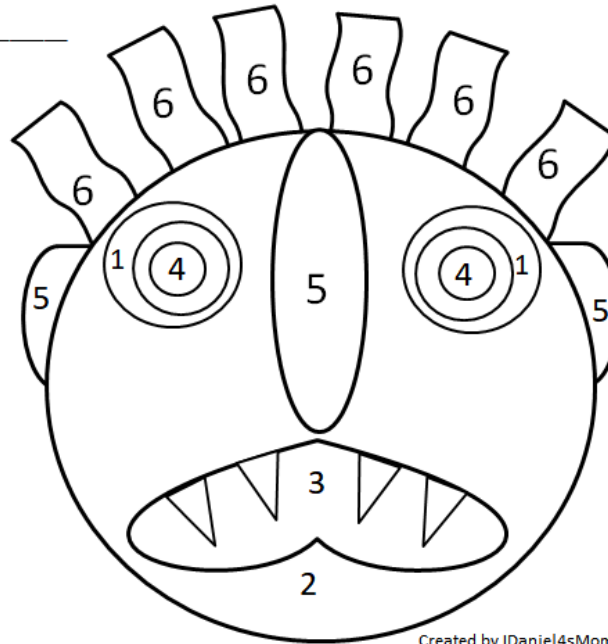

Roll and Color Green Monster Math

Created by Deirdre Smith of JDaniel4's Mom

Roll and Color Big Green Monster

Name: _____

-  = yellow
-  = green
-  = red
-  = black
-  = dark green
-  = purple

Terms of Use: These printables are provided *FREE* of charge. Please do share the web pages to my printables. Remember that all of my printables are for personal use. You cannot claim these printables or sell them as your own. All the printables are the property of JDaniel4sMom.com